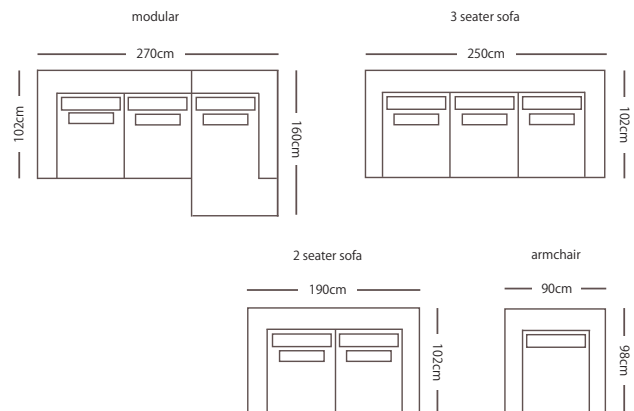

CODE	PRODUCT DESCRIPTION	DIMENSIONS	CUSHIONS	FRAME	LINEN	MIST	T.BRED
LOU071	Maine Modular Sofa - Left Facing	270x160xH80cm	High density foam surrounded by a duck feather and dacron fibre mix. Cushions are divided to keep feathering even. All covers are fully removable for dry cleaning.	Solid timber frame. Surrounded by high density foam for comfort. Webbing for additional comfort and longevity.	\$4,100	\$4,100	\$2,895
LOU070	Maine Modular Sofa - Right Facing	270x160xH80cm			\$4,100	\$4,100	\$2,895
LOU069	Maine 3 Seater Sofa	250x102xH80cm			\$3,200	\$3,200	\$1,995
LOU078	Maine 2.5 Seater Sofa	190x102xH80cm			\$2,600	\$2,600	\$1,745
CHA087	Maine Armchair	90x98xH80cm			not in range	\$495	not in range