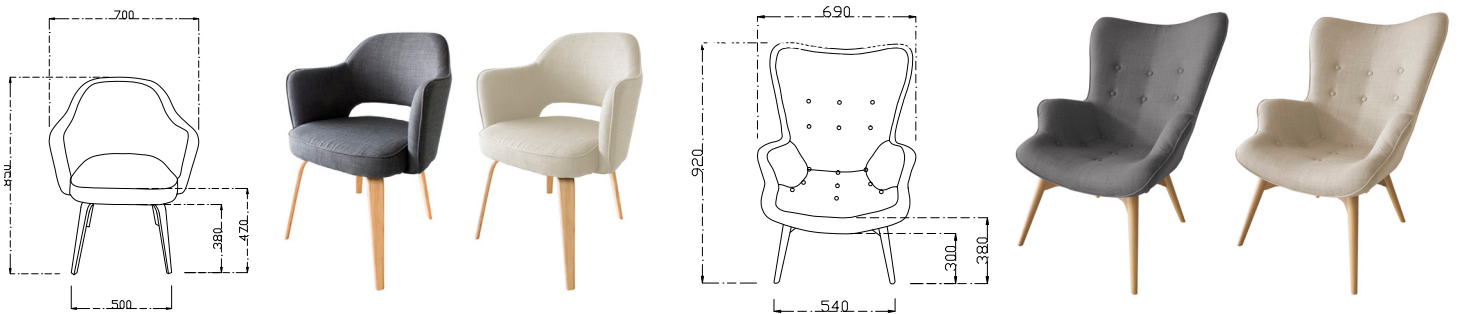

MILA FURNITURE COLLECTION

inspired by mid-century design

upholstered armchairs in two contemporary colours offer sleek styling and contemporary comfort

CODE	PRODUCT DESCRIPTION	DIMENSIONS	CUSHION / FABRIC	FRAME	RRP
CHA094g	High back armchair - gunmetal	60x62xH73cm	high density injection foam cotton/polyester blend fabric dry clean only	seat - solid steel frame legs - bentwood & ash veneer	\$990
CHA094o	High back armchair - oatmeal	60x62xH73cm			
CHA095g	Occasional chair - gunmetal	78x65xH92cm			\$595
CHA095o	Occasional chair - oatmeal	78x65xH92cm			