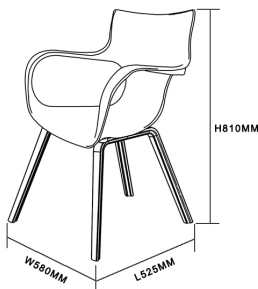

CHLOE BEECHWOOD FURNITURE COLLECTION

CODE	PRODUCT DESCRIPTION	DIMENSIONS	MATERIALS	RRP
CHA096B	Occasional chair - black	53x58xH81cm	SEAT: Custom moulded polypropylene FRAME: Solid beechwood constructed and finished by hand	\$395
CHA096W	Occasional chair - white	53x58xH81cm		\$295
CHA097W	Dining chair - white	56x54xH81cm		\$495
TAB165B	Dining table - black	D100xH71cm		
TAB165W	Dining table - white	D100xH71cm		