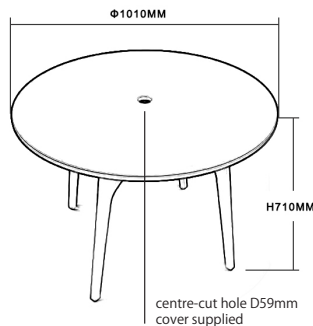

CHLOE BEECHWOOD FURNITURE COLLECTION

CODE	PRODUCT DESCRIPTION	DIMENSIONS	MATERIALS	RRP
CHA096B	Occasional chair - black	53x58xH81cm	SEAT: Custom moulded polypropylene FRAME: Solid beechwood constructed and finished by hand	\$395
CHA096W	Occasional chair - white	53x58xH81cm		\$295
CHA097W	Dining chair - white	56x54xH81cm		\$495
TAB165B	Dining table - black	D100xH71cm		
TAB165W	Dining table - white	D100xH71cm		