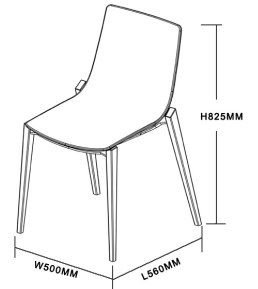

CHLOE BEECHWOOD FURNITURE COLLECTION

CODE	PRODUCT DESCRIPTION	DIMENSIONS	MATERIALS	RRP
CHA096B	Occasional chair - black	53x58xH81cm	SEAT: Custom moulded polypropylene FRAME: Solid beechwood constructed and finished by hand	\$395
CHA096W	Occasional chair - white	53x58xH81cm		\$295
CHA097W	Dining chair - white	56x54xH81cm		\$495
TAB165B	Dining table - black	D100xH71cm		
TAB165W	Dining table - white	D100xH71cm		