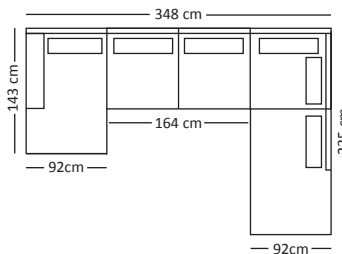

4 piece modular right facing