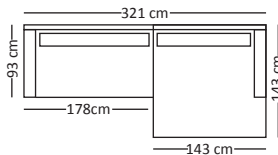

COMO COLLECTION

2 piece modular right facing

2 piece modular left facing

LOU105r-left facing

4 piece modular right facing

4 piece modular left facing

LOU106b-left facing

MATERIALS: Solid timber frame and legs. Steel pocket springs with high-density foam surround for comfort. **SEAT:** high density foam topped with duck feather and fibre mix. **BACK:** duck feather mixed with ball-fibre wrapped in down-proof cambric and divided internally in channels to keep even distribution. **FABRIC:** 100% polyester, 100,000 martindale rubs

SEATING

ITEM NO.	ITEM	DIMENSIONS	RRP
LOU105r-left facing	Como 2 piece modular sofa LEFT facing – river pebble	W321xD143xH83cm	\$5,795
LOU105r-right facing	Como 2 piece modular sofa RIGHT facing – river pebble	W321xD143xH83cm	\$5,795
LOU106b-left facing	Como 4 piece modular sofa LEFT facing – basalt	W348xD235xH83cm	\$8,795
LOU106b-right facing	Como 4 piece modular RIGHT facing – basalt	W348xW235xH83cm	\$8,795