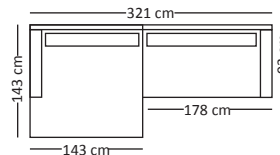

2 piece modular left facing