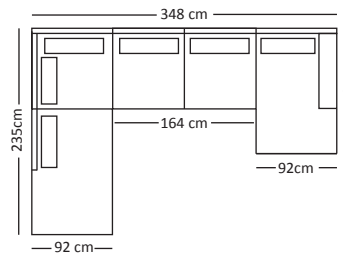

4 piece modular left facing